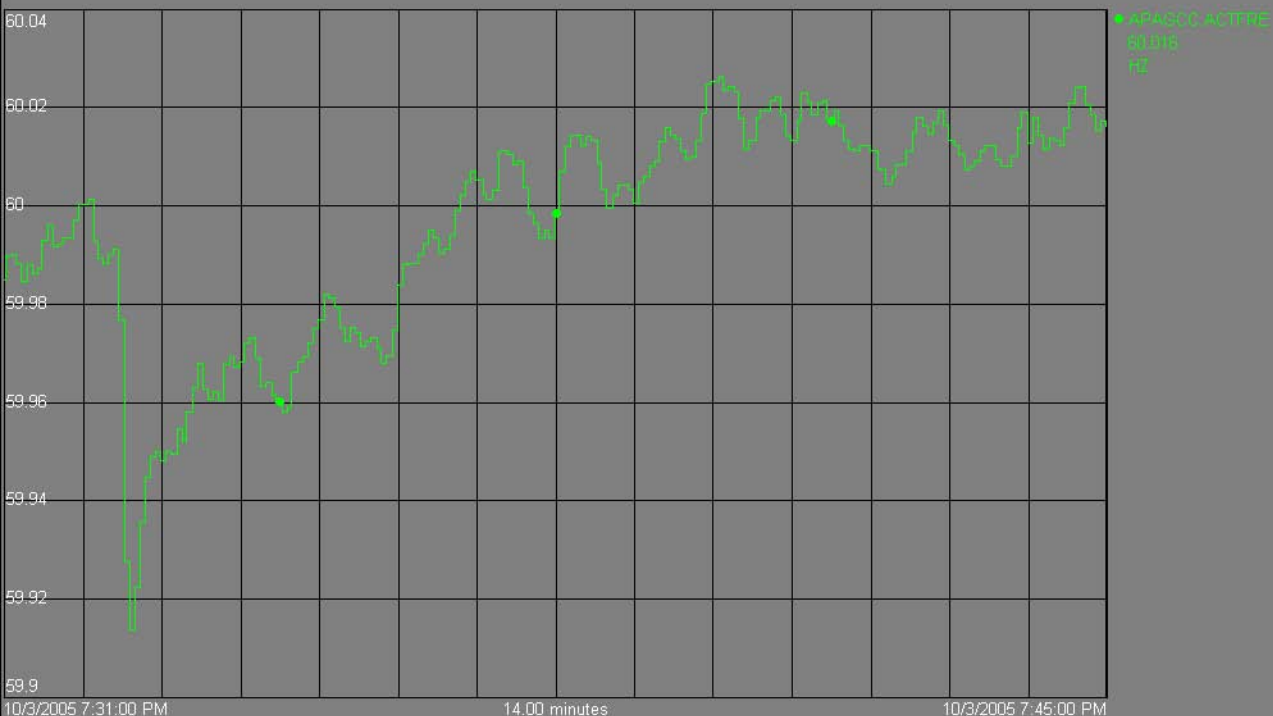

Plot-0

Plot-0

Plot-0

2/16/2005 9:51:00 PM

14.00 minutes

2/16/2005 10:05:00 PM

Plot-0

AP4500-ACTIVE  
59.994  
Hz

5/20/2005 12:29:00 PM

14.00 minutes

5/20/2005 12:43:00 PM

Plot-0

Plot-0

Plot-0

11/26/2005 3:38:00 PM

14.00 minutes