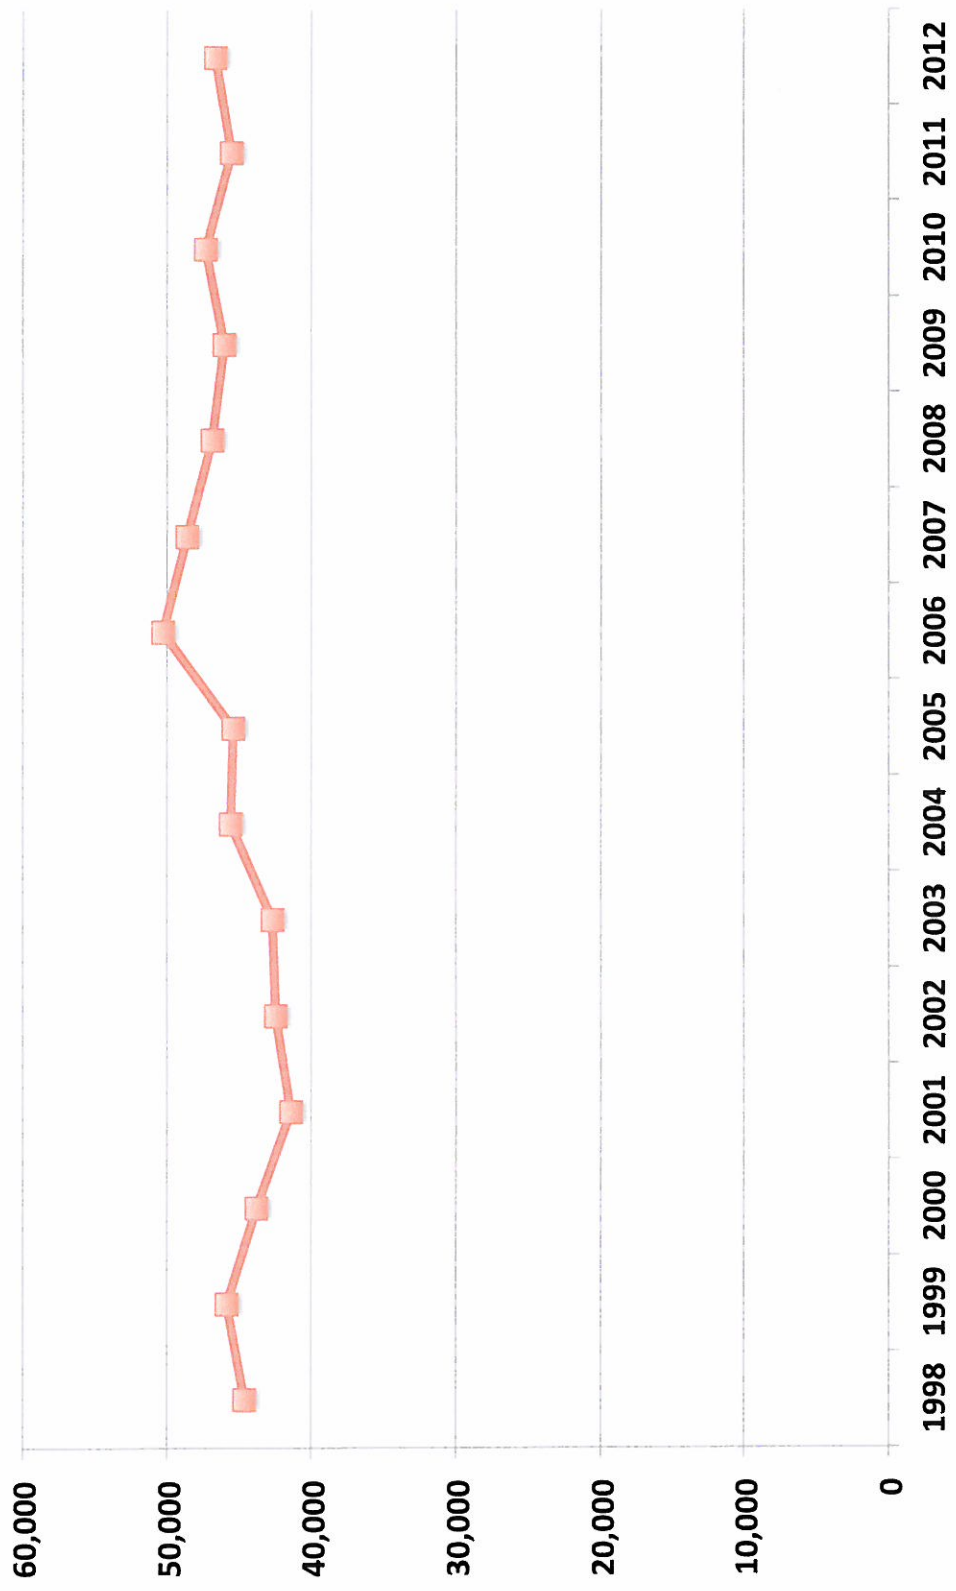

CAISO Peak Load in Megawatts

Data from California ISO Peak Load History 1998 through 2011, Compiled by CAISO CommPR,
plus 2012 from CAISO OASIS database