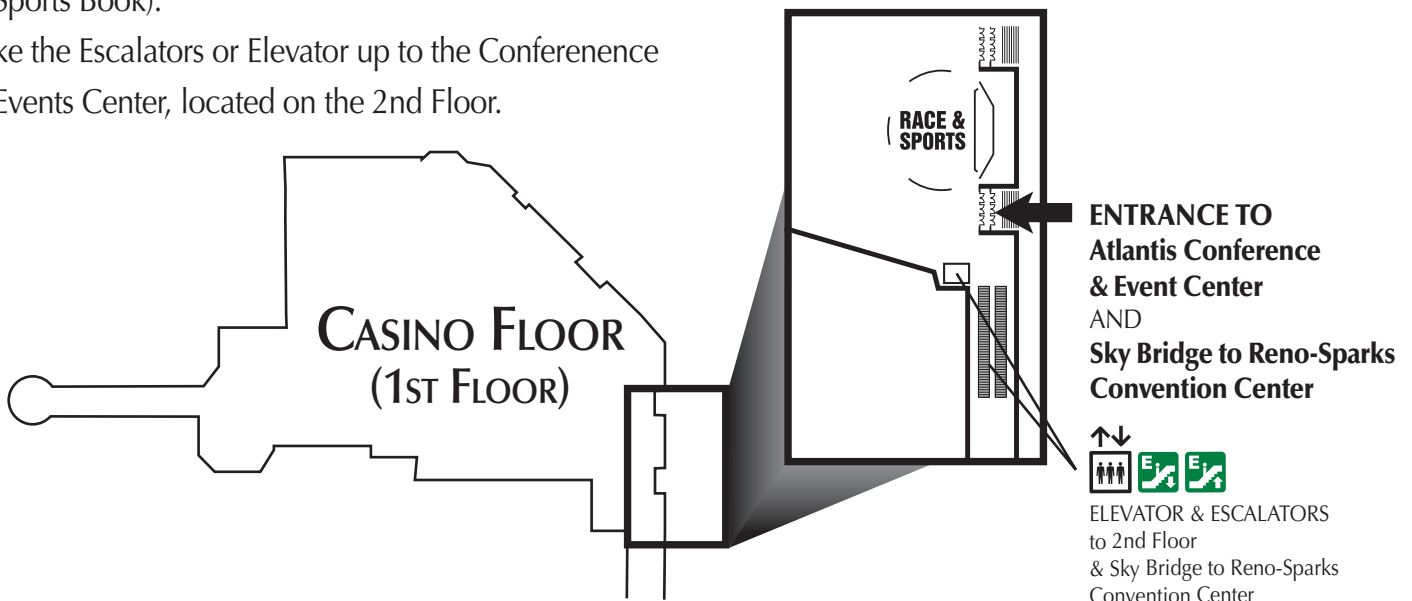

Conference & Events Center (2nd Floor) map on back

FROM HIGHWAY 395

1. Take the Moana Lane Exit heading West (LEFT if you are coming from the South, and RIGHT if you are coming from the North).
2. Turn LEFT (South) on South Virginia Street.
2. Turn LEFT (East) on Peckham Lane.
3. Turn LEFT (North) into the Atlantis East Parking Lot.

4. Enter Atlantis through the South Entrance (by the Race & Sports Book).
5. Take the Escalators or Elevator up to the Conference & Events Center, located on the 2nd Floor.

CONFERENCE & EVENTS CENTER (2ND FLOOR)

All meeting space is conveniently located on the 2nd floor.

The entire Conference & Events Center is non-smoking.