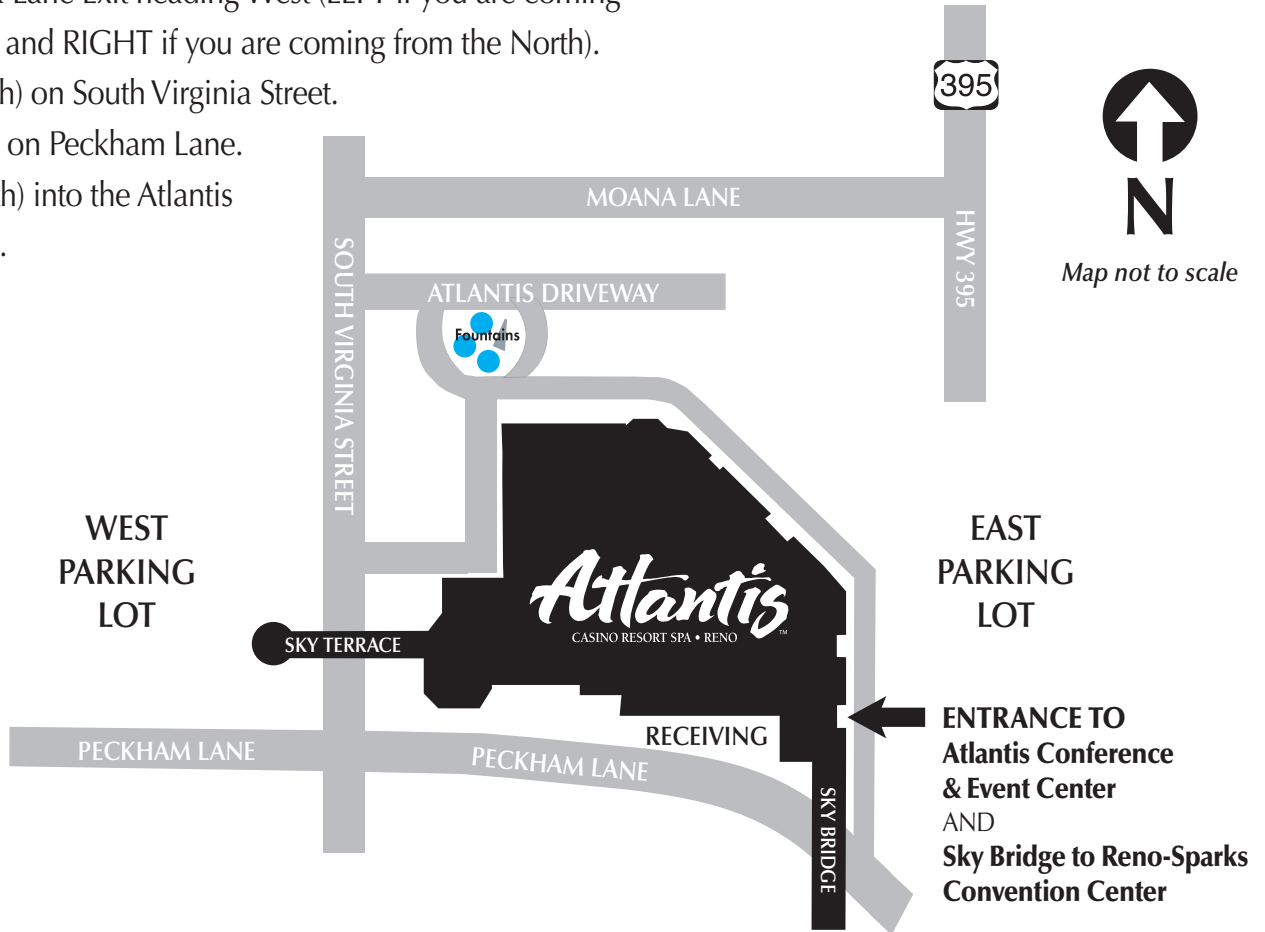

Conference & Events Center (2nd Floor) map on back

FROM HIGHWAY 395

1. Take the Moana Lane Exit heading West (LEFT if you are coming from the South, and RIGHT if you are coming from the North).
2. Turn LEFT (South) on South Virginia Street.
2. Turn LEFT (East) on Peckham Lane.
3. Turn LEFT (North) into the Atlantis East Parking Lot.

4. Enter Atlantis through the South Entrance (by the Race & Sports Book).
5. Take the Escalators or Elevator up to the Conference & Events Center, located on the 2nd Floor.

CONFERENCE & EVENTS CENTER (2ND FLOOR)

All meeting space is conveniently located on the 2nd floor.

The entire Conference & Events Center is non-smoking.