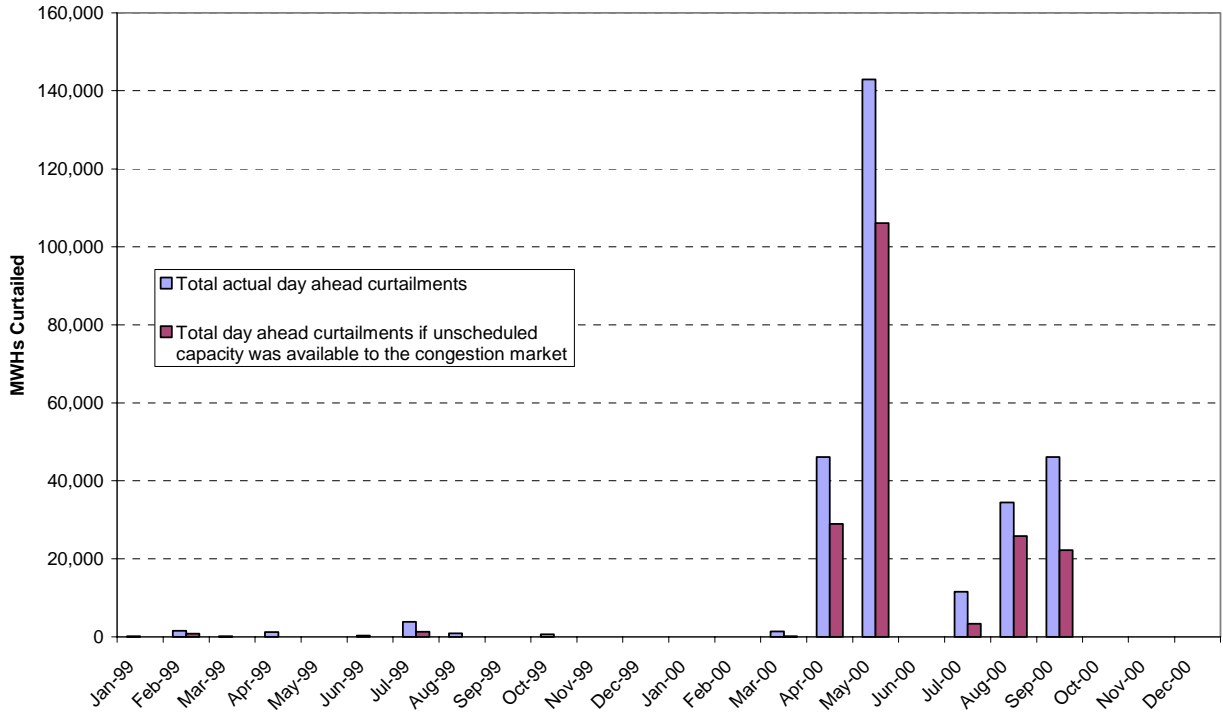

ATTACHMENT G:
Phantom Congestion Exhibits

Attachment G: Phantom Congestion Exhibits

Day Ahead Import Curtailments of COI January 1999 - December 2000

Day Ahead Import Curtailments of COI January 2001 - December 2002

Attachment G: Phantom Congestion Exhibits

Day Ahead North to South Curtailments of Path 15 January 1999 - December 2000

Day Ahead North to South Curtailments of Path 15 January 2001 - December 2002

Attachment G: Phantom Congestion Exhibits

Day Ahead South to North Curtailments of Path 15 January 1999 - December 2000

Day Ahead South to North Curtailments of Path 15 January 2001 - December 2002

Attachment G: Phantom Congestion Exhibits

Day Ahead North to South Curtailments of Path 26 January 1999 - December 2000