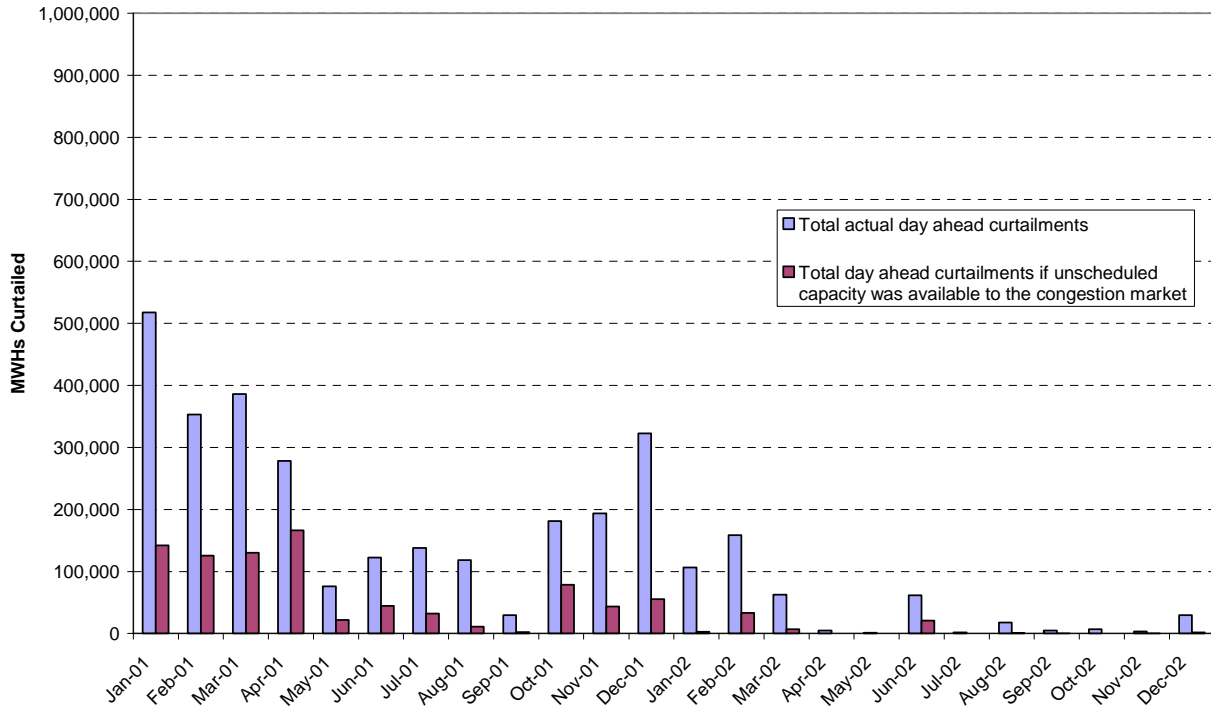

ATTACHMENT G:
Phantom Congestion Exhibits

Attachment G: Phantom Congestion Exhibits

Day Ahead Import Curtailments of COI January 1999 - December 2000

Day Ahead Import Curtailments of COI January 2001 - December 2002

Attachment G: Phantom Congestion Exhibits

Day Ahead North to South Curtailments of Path 15 January 1999 - December 2000

Day Ahead North to South Curtailments of Path 15 January 2001 - December 2002

Attachment G: Phantom Congestion Exhibits

Day Ahead South to North Curtailments of Path 15 January 1999 - December 2000

Day Ahead South to North Curtailments of Path 15 January 2001 - December 2002

Attachment G: Phantom Congestion Exhibits

Day Ahead North to South Curtailments of Path 26 January 1999 - December 2000