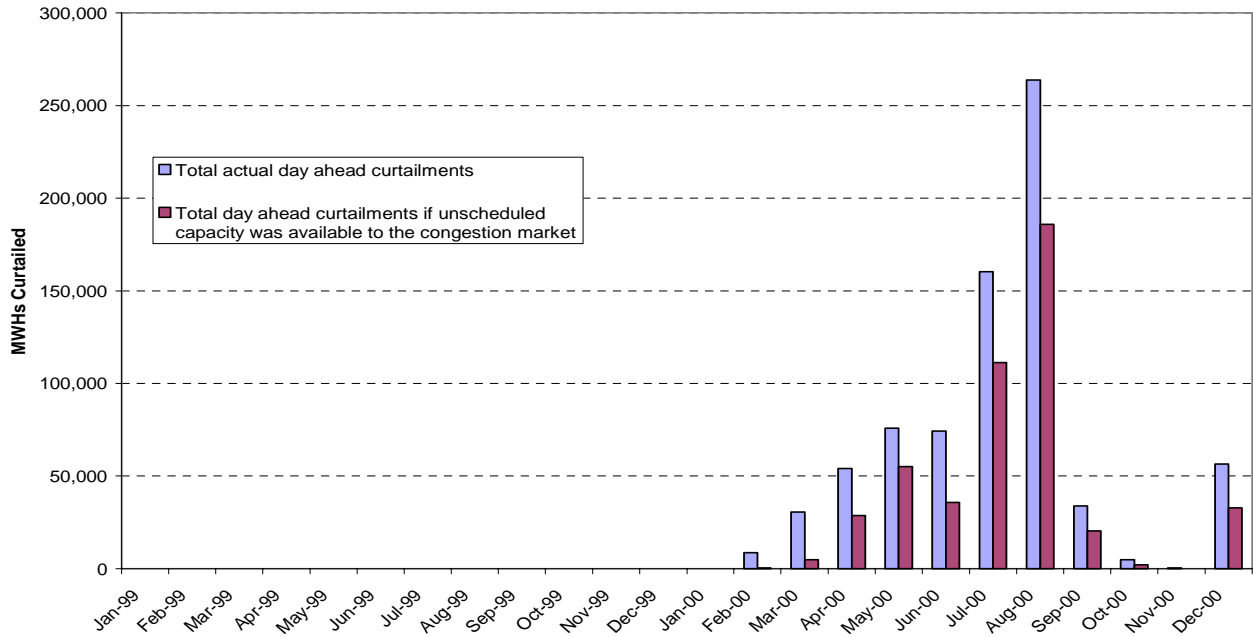

Attachment G: Phantom Congestion Exhibits

Day Ahead North to South Curtailments of Path 15 January 1999 - December 2000

Day Ahead North to South Curtailments of Path 15 January 2001 - December 2002

Attachment G: Phantom Congestion Exhibits

Day Ahead South to North Curtailments of Path 15 January 1999 - December 2000

Day Ahead South to North Curtailments of Path 15 January 2001 - December 2002

Attachment G: Phantom Congestion Exhibits

Day Ahead North to South Curtailments of Path 26 January 1999 - December 2000

Day Ahead North to South Curtailments of Path 26 January 2001 - December 2002

Attachment G: Phantom Congestion Exhibits

Day Ahead Import Curtailments of Palo Verde January 1999 - December 2000

Day Ahead Import Curtailments of Palo Verde January 2001 - December 2002