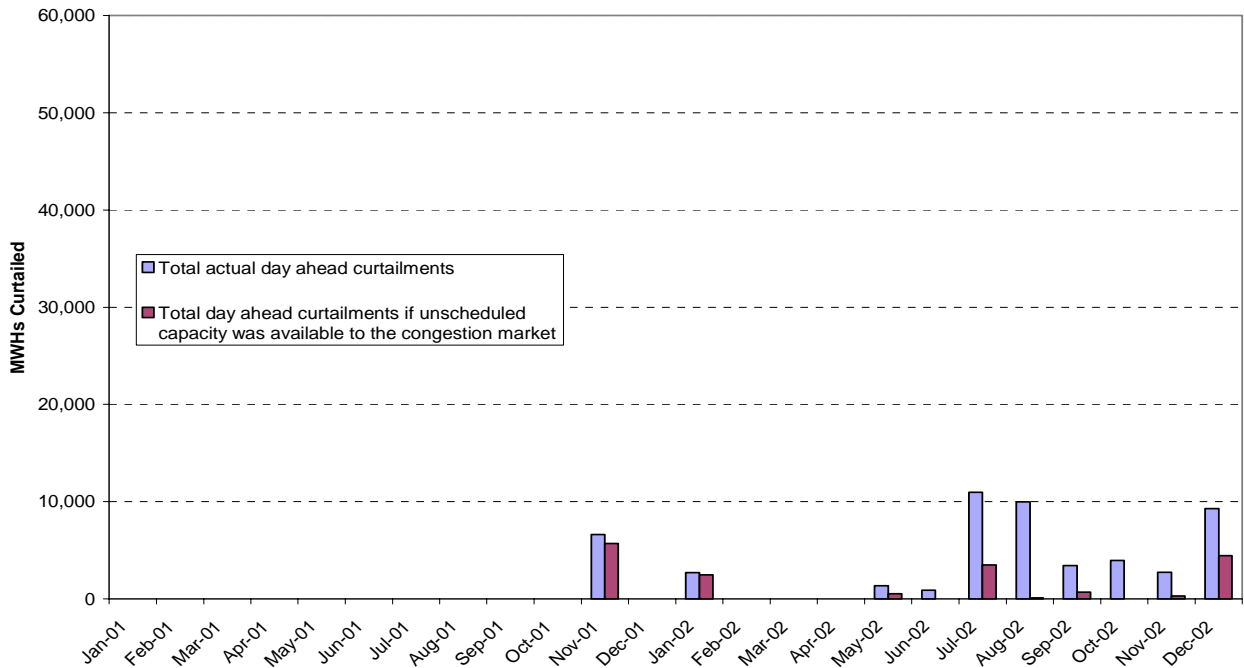

Attachment G: Phantom Congestion Exhibits

Day Ahead North to South Curtailments of Path 15 January 1999 - December 2000

Day Ahead North to South Curtailments of Path 15 January 2001 - December 2002

Attachment G: Phantom Congestion Exhibits

Day Ahead South to North Curtailments of Path 15 January 1999 - December 2000

Day Ahead South to North Curtailments of Path 15 January 2001 - December 2002

Attachment G: Phantom Congestion Exhibits

Day Ahead North to South Curtailments of Path 26 January 1999 - December 2000

Day Ahead North to South Curtailments of Path 26 January 2001 - December 2002

Attachment G: Phantom Congestion Exhibits

Day Ahead Import Curtailments of Palo Verde January 1999 - December 2000

Day Ahead Import Curtailments of Palo Verde January 2001 - December 2002