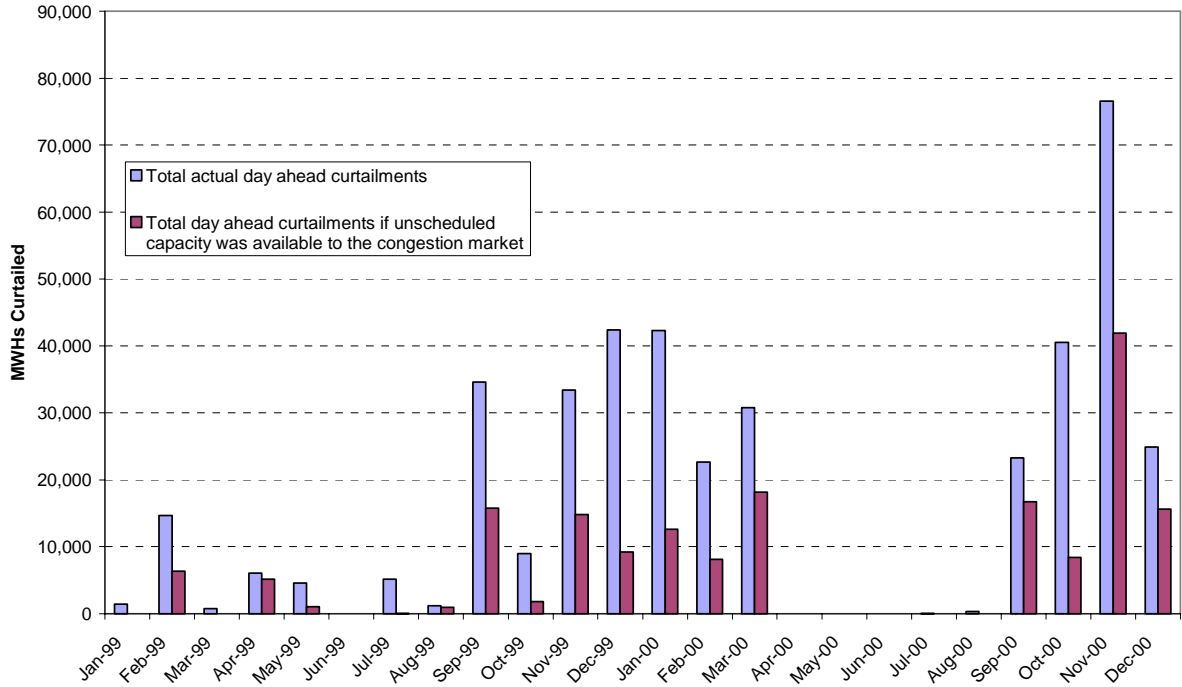

Attachment G: Phantom Congestion Exhibits

Day Ahead North to South Curtailments of Path 15 January 1999 - December 2000

Day Ahead North to South Curtailments of Path 15 January 2001 - December 2002

Attachment G: Phantom Congestion Exhibits

Day Ahead South to North Curtailments of Path 15 January 1999 - December 2000

Day Ahead South to North Curtailments of Path 15 January 2001 - December 2002

Attachment G: Phantom Congestion Exhibits

Day Ahead North to South Curtailments of Path 26 January 1999 - December 2000

Day Ahead North to South Curtailments of Path 26 January 2001 - December 2002

Attachment G: Phantom Congestion Exhibits

Day Ahead Import Curtailments of Palo Verde January 1999 - December 2000

Day Ahead Import Curtailments of Palo Verde January 2001 - December 2002