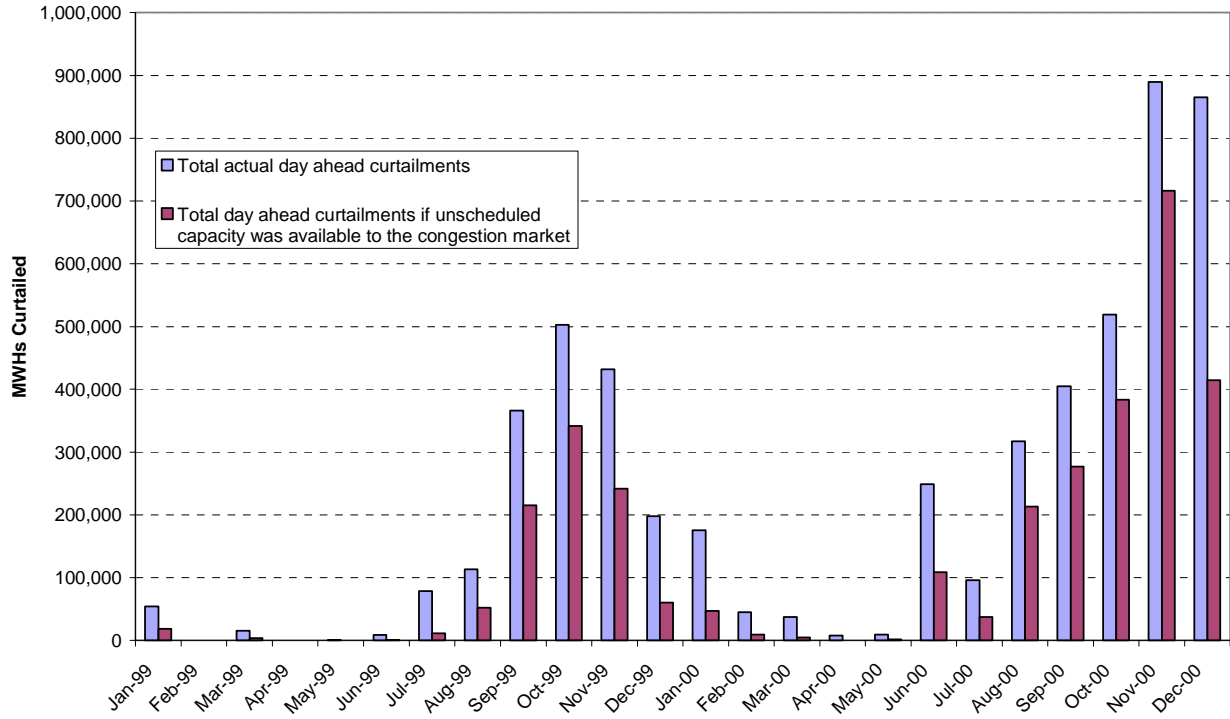

ATTACHMENT G:
Phantom Congestion Exhibits

Attachment G: Phantom Congestion Exhibits

Day Ahead Import Curtailments of COI January 1999 - December 2000

Day Ahead Import Curtailments of COI January 2001 - December 2002

Attachment G: Phantom Congestion Exhibits

Day Ahead North to South Curtailments of Path 15 January 1999 - December 2000

Day Ahead North to South Curtailments of Path 15 January 2001 - December 2002

Attachment G: Phantom Congestion Exhibits

Day Ahead South to North Curtailments of Path 15 January 1999 - December 2000

Day Ahead South to North Curtailments of Path 15 January 2001 - December 2002

Attachment G: Phantom Congestion Exhibits

Day Ahead North to South Curtailments of Path 26 January 1999 - December 2000