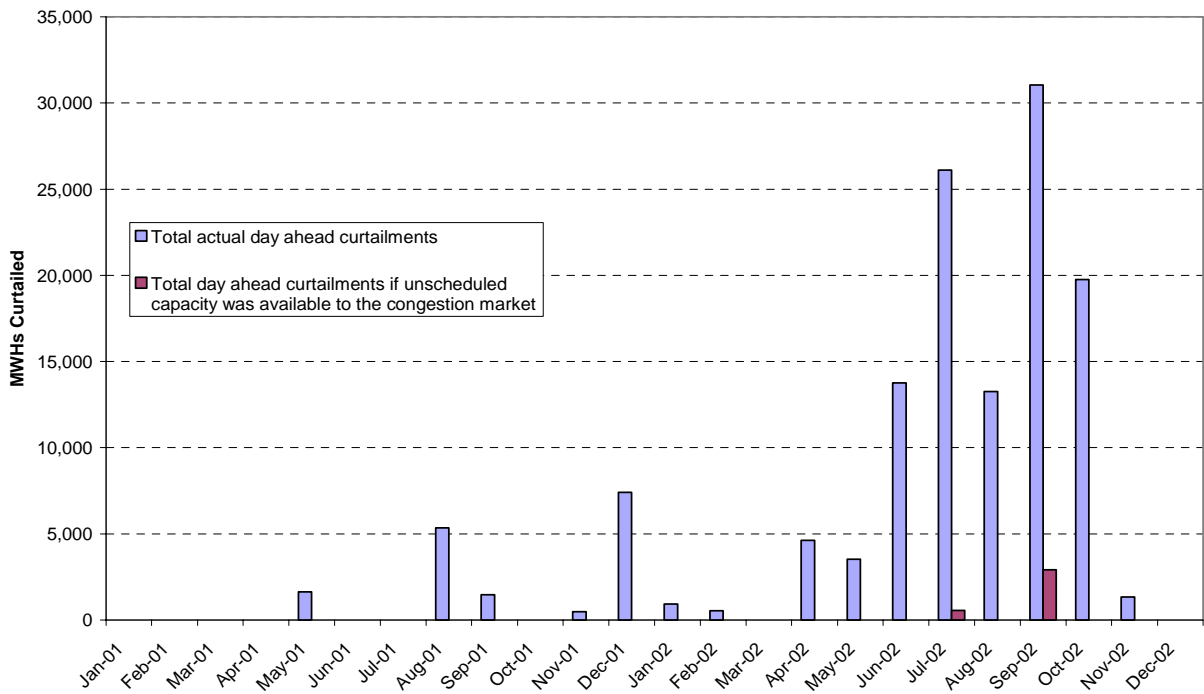

ATTACHMENT G:
Phantom Congestion Exhibits

Attachment G: Phantom Congestion Exhibits

Day Ahead Import Curtailments of COI January 1999 - December 2000

Day Ahead Import Curtailments of COI January 2001 - December 2002

Attachment G: Phantom Congestion Exhibits

Day Ahead North to South Curtailments of Path 15 January 1999 - December 2000

Day Ahead North to South Curtailments of Path 15 January 2001 - December 2002

Attachment G: Phantom Congestion Exhibits

Day Ahead South to North Curtailments of Path 15 January 1999 - December 2000

Day Ahead South to North Curtailments of Path 15 January 2001 - December 2002

Attachment G: Phantom Congestion Exhibits

Day Ahead North to South Curtailments of Path 26 January 1999 - December 2000