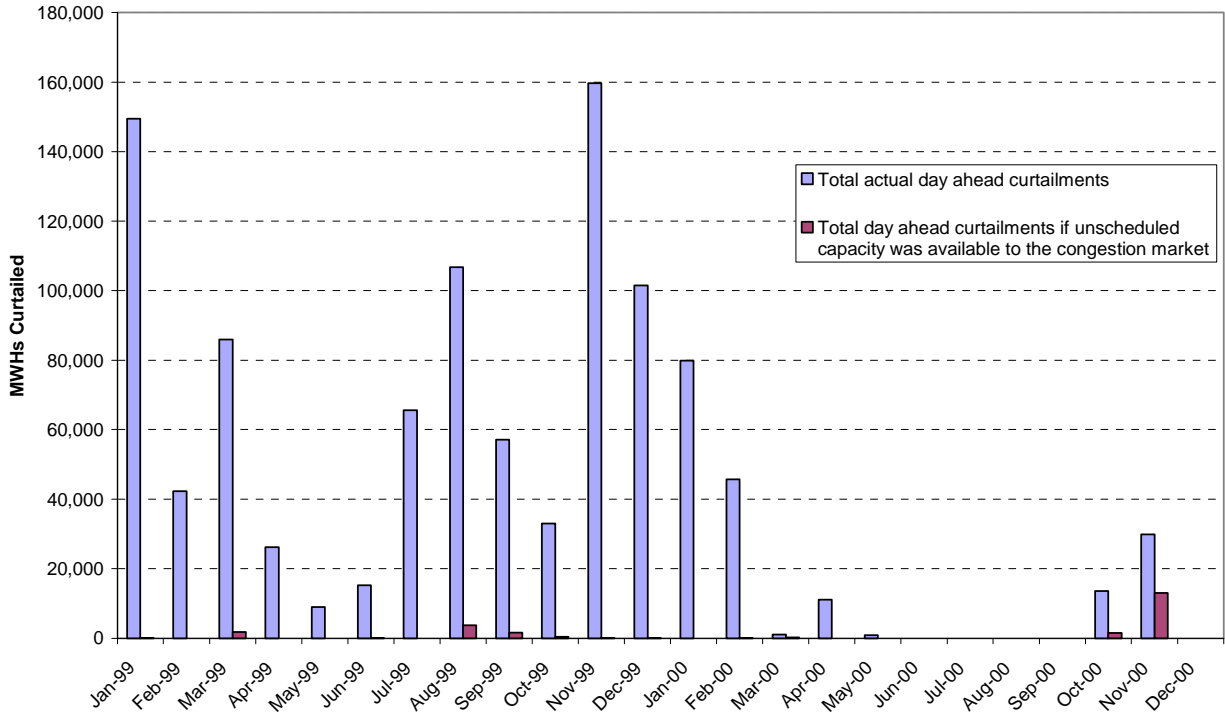

ATTACHMENT G:
Phantom Congestion Exhibits

Attachment G: Phantom Congestion Exhibits

Day Ahead Import Curtailments of COI January 1999 - December 2000

Day Ahead Import Curtailments of COI January 2001 - December 2002

Attachment G: Phantom Congestion Exhibits

Day Ahead North to South Curtailments of Path 15 January 1999 - December 2000

Day Ahead North to South Curtailments of Path 15 January 2001 - December 2002

Attachment G: Phantom Congestion Exhibits

Day Ahead South to North Curtailments of Path 15 January 1999 - December 2000

Day Ahead South to North Curtailments of Path 15 January 2001 - December 2002

Attachment G: Phantom Congestion Exhibits

Day Ahead North to South Curtailments of Path 26 January 1999 - December 2000